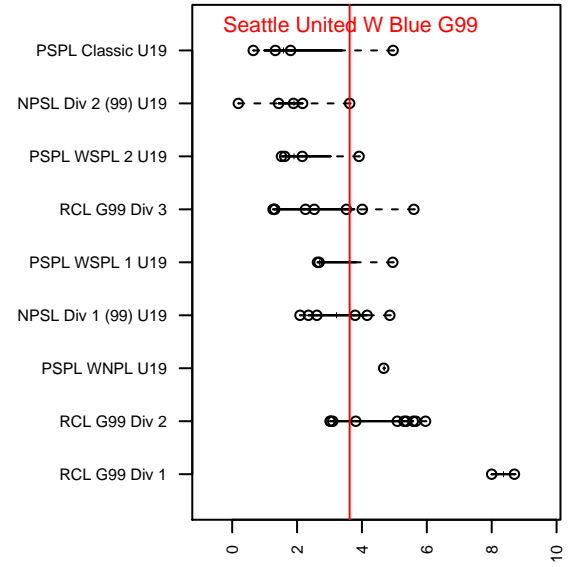

Seattle United W Blue G99

Seattle United Regional
Seattle, WA
G99 total strength=1716
attack=14.89 defense=38.48
fall league = NPSL Div 2 (99) U19

alt names used:
Seattle United G99 West Blue
Seattle United West G99 Blue
SU West G99 Blue

Venues played:
2017 Crossfire Select U19 Gold
2017 Xtreme Cup GU18-19
2017 NPSL Division 2 (99) U19

Seattle United W Blue G99
Dots are actual minus expected GF (blue circles) and GA (red triangles).
Blue line is smoothed change in attack strength. Red is smoothed change in defense strength.

**attack and defense variance (black dot)
relative to other teams
and top 10 in region**

**attack and defense rating
relative to others at age
and all opponents in last 13 months**

Performance relative to 13 month average