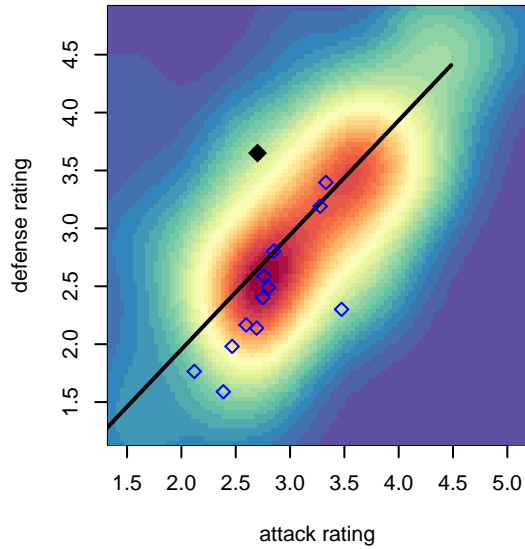

Seattle United W Blue G99

Seattle United Regional
Seattle, WA
G99 total strength=1716
attack=14.89 defense=38.48
fall league = NPSL Div 2 (99) U19

alt names used:
Seattle United G99 West Blue
Seattle United West G99 Blue
SU West G99 Blue

Venues played:
2017 Crossfire Select U19 Gold
2017 Xtreme Cup GU18-19
2017 NPSL Division 2 (99) U19

Seattle United W Blue G99
Dots are actual minus expected GF (blue circles) and GA (red triangles).
Blue line is smoothed change in attack strength. Red is smoothed change in defense strength.

**attack and defense variance (black dot)
relative to other teams
and top 10 in region**

**attack and defense rating
relative to others at age
and all opponents in last 13 months**

Performance relative to 13 month average