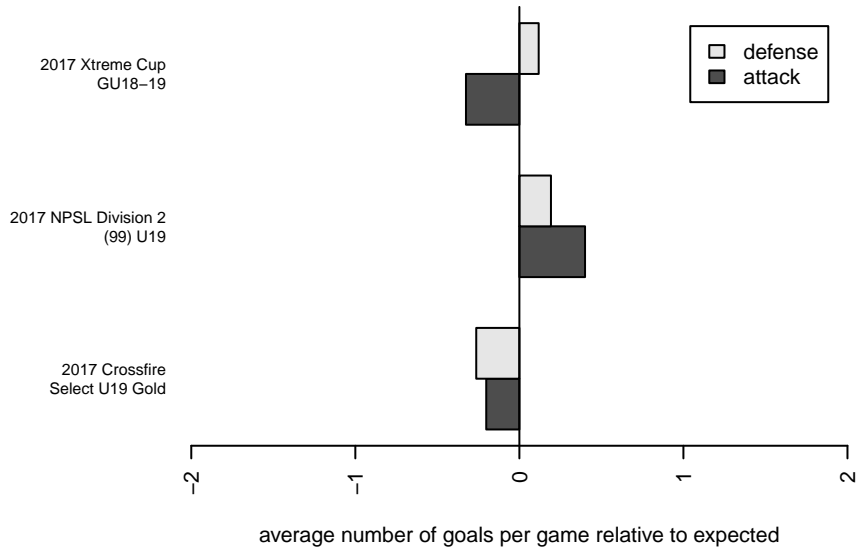

Seattle United W Blue G99

Seattle United Regional
Seattle, WA
G99 total strength=1716
attack=14.89 defense=38.48
fall league = NPSL Div 2 (99) U19

alt names used:
Seattle United G99 West Blue
Seattle United West G99 Blue
SU West G99 Blue

Venues played:
2017 Crossfire Select U19 Gold
2017 Xtreme Cup GU18-19
2017 NPSL Division 2 (99) U19

Seattle United W Blue G99
Dots are actual minus expected GF (blue circles) and GA (red triangles).
Blue line is smoothed change in attack strength. Red is smoothed change in defense strength.

**attack and defense variance (black dot)
relative to other teams
and top 10 in region**

**attack and defense rating
relative to others at age
and all opponents in last 13 months**

Performance relative to 13 month average