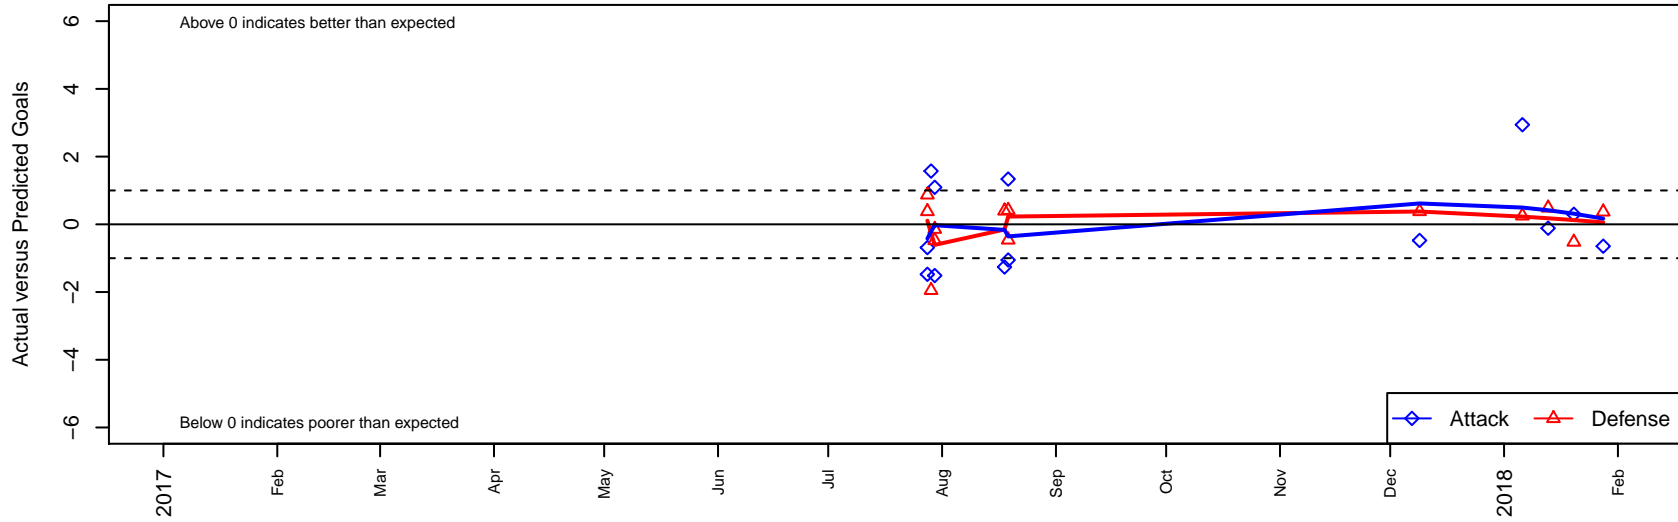

Seattle United W Blue G99

Seattle United Regional
Seattle, WA
G99 total strength=1716
attack=14.89 defense=38.48
fall league = NPSL Div 2 (99) U19

alt names used:
Seattle United G99 West Blue
Seattle United West G99 Blue
SU West G99 Blue

Venues played:
2017 Crossfire Select U19 Gold
2017 Xtreme Cup GU18-19
2017 NPSL Division 2 (99) U19

Seattle United W Blue G99
Dots are actual minus expected GF (blue circles) and GA (red triangles).
Blue line is smoothed change in attack strength. Red is smoothed change in defense strength.

**attack and defense variance (black dot)
relative to other teams
and top 10 in region**

**attack and defense rating
relative to others at age
and all opponents in last 13 months**

Performance relative to 13 month average