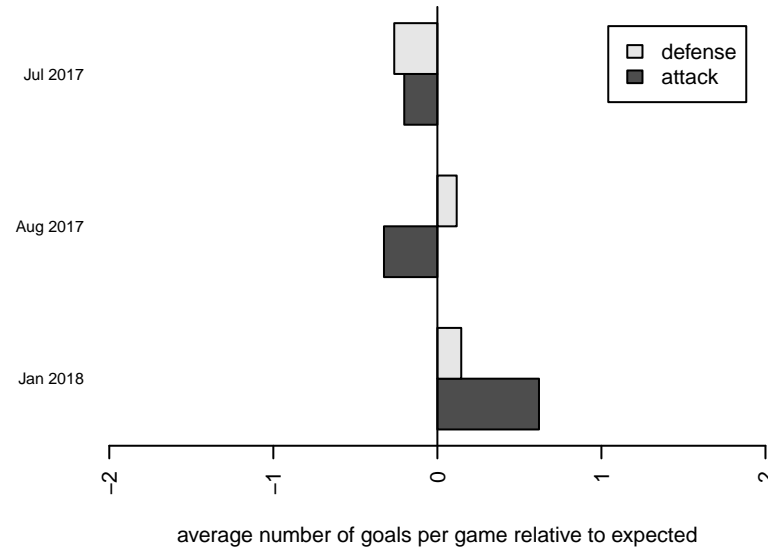

Venues played:
2017 Crossfire Select U19 Gold
2017 Xtreme Cup GU18-19
2017 NPSL Division 2 (99) U19

Seattle United W Blue G99
Dots are actual minus expected GF (blue circles) and GA (red triangles).
Blue line is smoothed change in attack strength. Red is smoothed change in defense strength.

**attack and defense variance (black dot)
relative to other teams
and top 10 in region**

**attack and defense rating
relative to others at age
and all opponents in last 13 months**

Performance relative to 13 month average

Performance relative to 13 month average

date	home		away		venue	pred.home	pred.away
2018-01-28	Mukilteo Rush G99	0	Seattle United W Blue G99	2	2017 NPSL Division 2 (99) U19	0.37	2.65
2018-01-20	Seattle United W Blue G99	2	FME Fusion G99	1	2017 NPSL Division 2 (99) U19	1.70	0.48
2018-01-13	Peninsula Soccer Academy G99	0	Seattle United W Blue G99	1	2017 NPSL Division 2 (99) U19	0.48	1.11
2018-01-06	Seattle United W Blue G99	5	Crossfire Select Toon G00	0	2017 NPSL Division 2 (99) U19	2.06	0.25
2017-12-09	Seattle United Shoreline Blue G99	0	Seattle United W Blue G99	1	2017 NPSL Division 2 (99) U19	0.38	1.48
2017-08-19	Seattle United W Blue G99	0	Lake Hills Infinity G99	1	2017 Xtreme Cup GU18-19	1.05	0.54
2017-08-19	NSC Edge G00	0	Seattle United W Blue G99	3	2017 Xtreme Cup GU18-19	0.42	1.66
2017-08-18	Highline Premier Blue G99	0	Seattle United W Blue G99	0	2017 Xtreme Cup GU18-19	0.40	1.26
2017-07-30	Seattle United W Blue G99	2	Newport FC G99	1	2017 Crossfire Select U19 Gold	0.91	0.52
2017-07-30	PCU Red Storm G99	1	Seattle United W Blue G99	0	2017 Crossfire Select U19 Gold	0.86	1.51
2017-07-29	Seattle United W Blue G99	2	Crossfire Select Mallalieu G99	3	2017 Crossfire Select U19 Gold	0.43	1.05
2017-07-28	Seattle United Shoreline Blue G99	0	Seattle United W Blue G99	0	2017 Crossfire Select U19 Gold	0.38	1.48
2017-07-28	BIFC Blue G99	0	Seattle United W Blue G99	0	2017 Crossfire Select U19 Gold	0.87	0.69