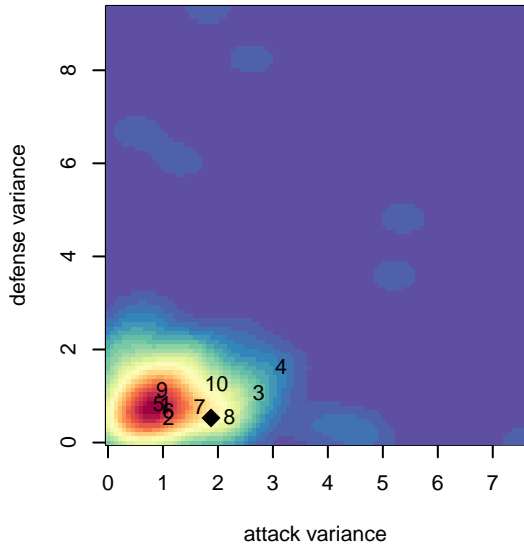

Seattle United W Blue G99

Seattle United Regional
Seattle, WA
G99 total strength=1716
attack=14.89 defense=38.48
fall league = NPSL Div 2 (99) U19

alt names used:
Seattle United G99 West Blue
Seattle United West G99 Blue
SU West G99 Blue

Venues played:
2017 Crossfire Select U19 Gold
2017 Xtreme Cup GU18-19
2017 NPSL Division 2 (99) U19

Seattle United W Blue G99
Dots are actual minus expected GF (blue circles) and GA (red triangles).
Blue line is smoothed change in attack strength. Red is smoothed change in defense strength.

**attack and defense variance (black dot)
relative to other teams
and top 10 in region**

**attack and defense rating
relative to others at age
and all opponents in last 13 months**

Performance relative to 13 month average